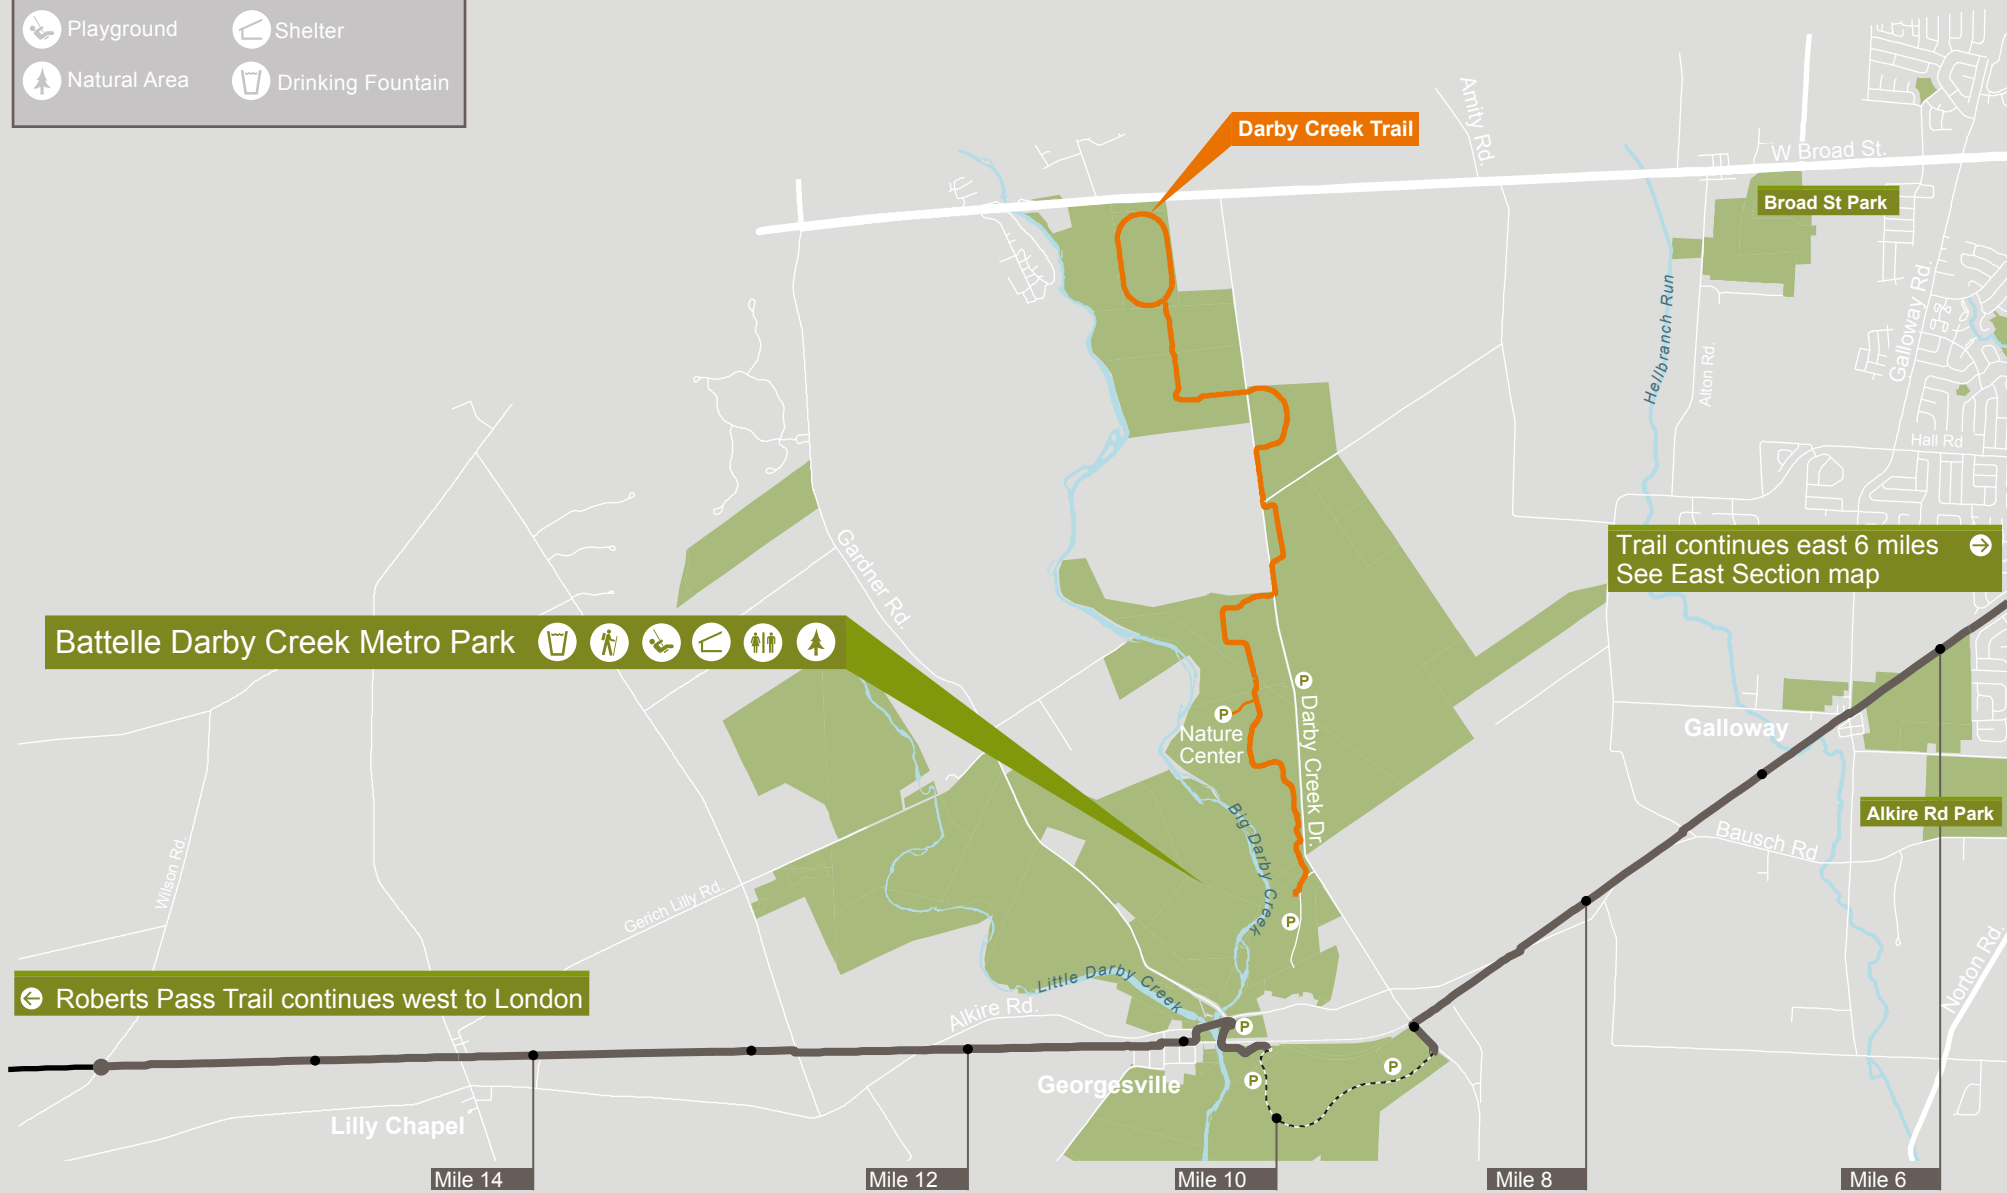

CAMP CHASE TRAIL

EAST

- Existing Trail
- Parkland
- Highway
- Future Trail
- Waterways
- Roadways
- On-street Route

- Trail Head
- Playground
- Natural Area
- Shelter
- Restrooms
- Tennis Courts
- Athletic Fields
- Basketball Courts
- Drinking Fountain

Scioto to Camp Chase On-Street Connection

Temporary Alternate Route - Industrial Mile Rd

Camp Chase Trail is a segment of the Ohio to Erie Trail and the US Bicycle Route 50

CAMP CHASE TRAIL

WEST

- Existing Trail
- Parkland
- Highway
- Future Trail
- Waterways
- Roadways
- On-street Route

- Trail Head
- Restrooms
- Playground
- Shelter
- Natural Area
- Drinking Fountain

Camp Chase Trail is a segment of the Ohio to Erie Trail and the US Bicycle Route 50

Battelle Darby Creek Metro Park

Darby Creek Trail

Trail continues east 6 miles
See East Section map

Roberts Pass Trail continues west to London

Mile 14

Mile 12

Mile 10

Mile 8

Mile 6