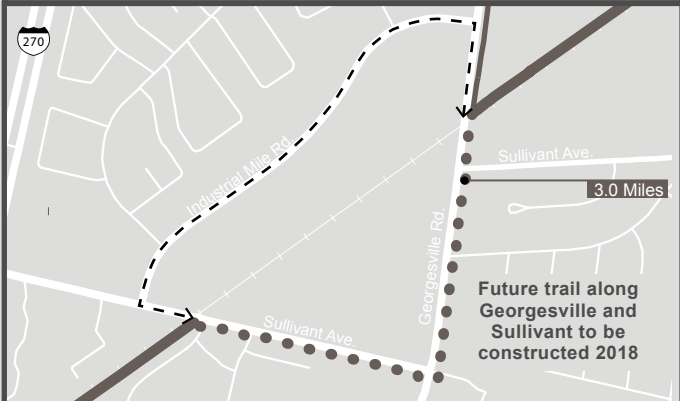

CAMP CHASE TRAIL

EAST

- Existing Trail
- Parkland
- Highway
- Future Trail
- Waterways
- Roadways
- On-street Route

- Trail Head
- Playground
- Natural Area
- Shelter
- Restrooms
- Tennis Courts
- Athletic Fields
- Basketball Courts
- Drinking Fountain

Scioto to Camp Chase On-Street Connection

Temporary Alternate Route - Industrial Mile Rd

Camp Chase Trail is a segment of the Ohio to Erie Trail and the US Bicycle Route 50

CAMP CHASE TRAIL

WEST

- Existing Trail
- Parkland
- Highway
- Future Trail
- Waterways
- Roadways
- On-street Route

- Trail Head
- Restrooms
- Playground
- Shelter
- Natural Area
- Drinking Fountain

Camp Chase Trail is a segment of the Ohio to Erie Trail and the US Bicycle Route 50

Battelle Darby Creek Metro Park

Darby Creek Trail

Trail continues east 6 miles
See East Section map

Roberts Pass Trail continues west to London

Mile 14

Mile 12

Mile 10

Mile 8

Mile 6