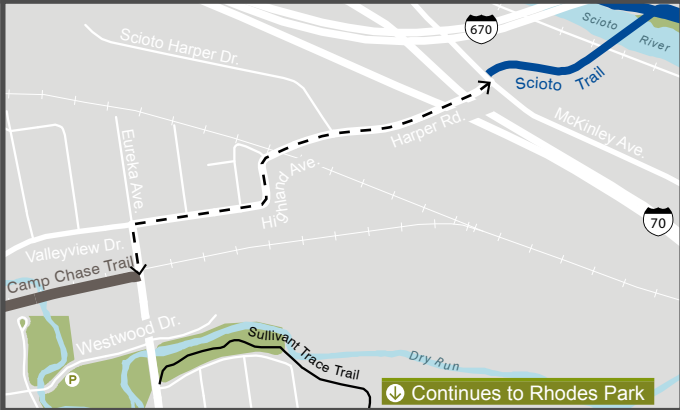

CAMP CHASE TRAIL

EAST

- Existing Trail
- Parkland
- Highway
- Future Trail
- Waterways
- Roadways
- On-street Route

- Trail Head
- Playground
- Natural Area
- Shelter
- Restrooms
- Tennis Courts
- Athletic Fields
- Basketball Courts
- Drinking Fountain

Scioto to Camp Chase On-Street Connection

Temporary Alternate Route - Industrial Mile Rd

Camp Chase Trail is a segment of the Ohio to Erie Trail and the US Bicycle Route 50

CAMP CHASE TRAIL

WEST

- Existing Trail
- Parkland
- Highway
- Future Trail
- Waterways
- Roadways
- On-street Route

- Trail Head
- Restrooms
- Playground
- Shelter
- Natural Area
- Drinking Fountain

Camp Chase Trail is a segment of the Ohio to Erie Trail and the US Bicycle Route 50

Battelle Darby Creek Metro Park

Darby Creek Trail

Trail continues east 6 miles
See East Section map

Roberts Pass Trail continues west to London

Mile 14

Mile 12

Mile 10

Mile 8

Mile 6