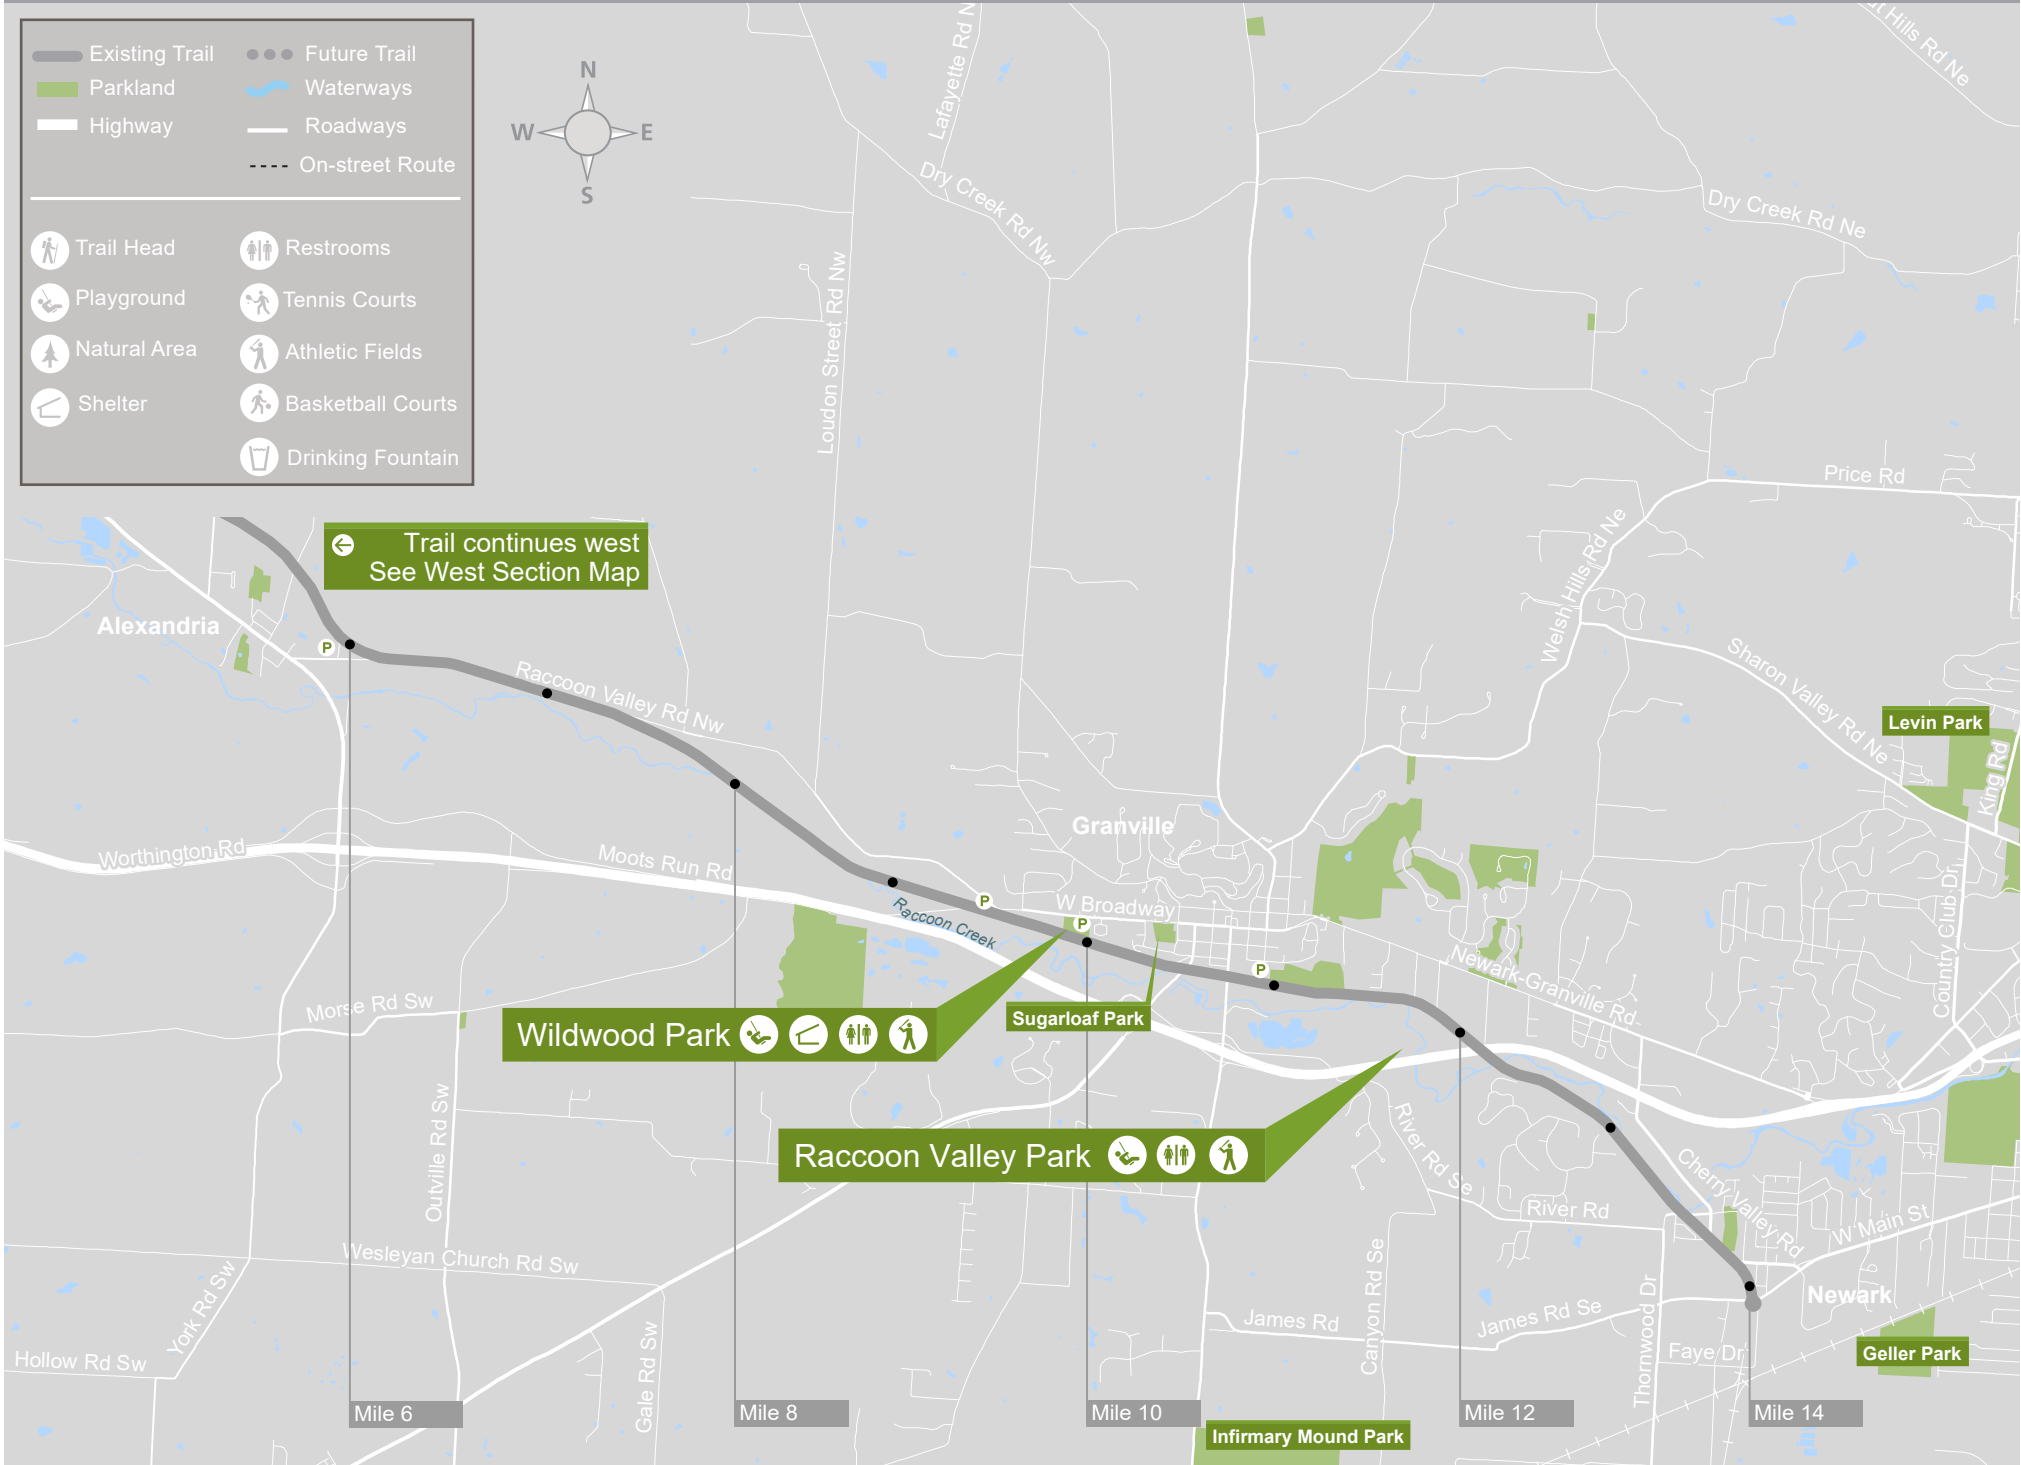

T.J. EVANS TRAIL

EAST

Existing Trail	Future Trail
Parkland	Waterways
Highway	Roadways
	On-street Route
Trail Head	Restrooms
Playground	Tennis Courts
Natural Area	Athletic Fields
Shelter	Basketball Courts
	Drinking Fountain

T.J. EVANS TRAIL

WEST

Existing Trail	Future Trail
Parkland	Waterways
Highway	Roadways
	On-street Route
Trail Head	Restrooms
Playground	Tennis Courts
Natural Area	Athletic Fields
Shelter	Basketball Courts
	Drinking Fountain

Morris Woods State Nature Preserve

Lobdell Reserve

Trail continues east
See East Section Map

Mile 2

Mile 4

Mile 6