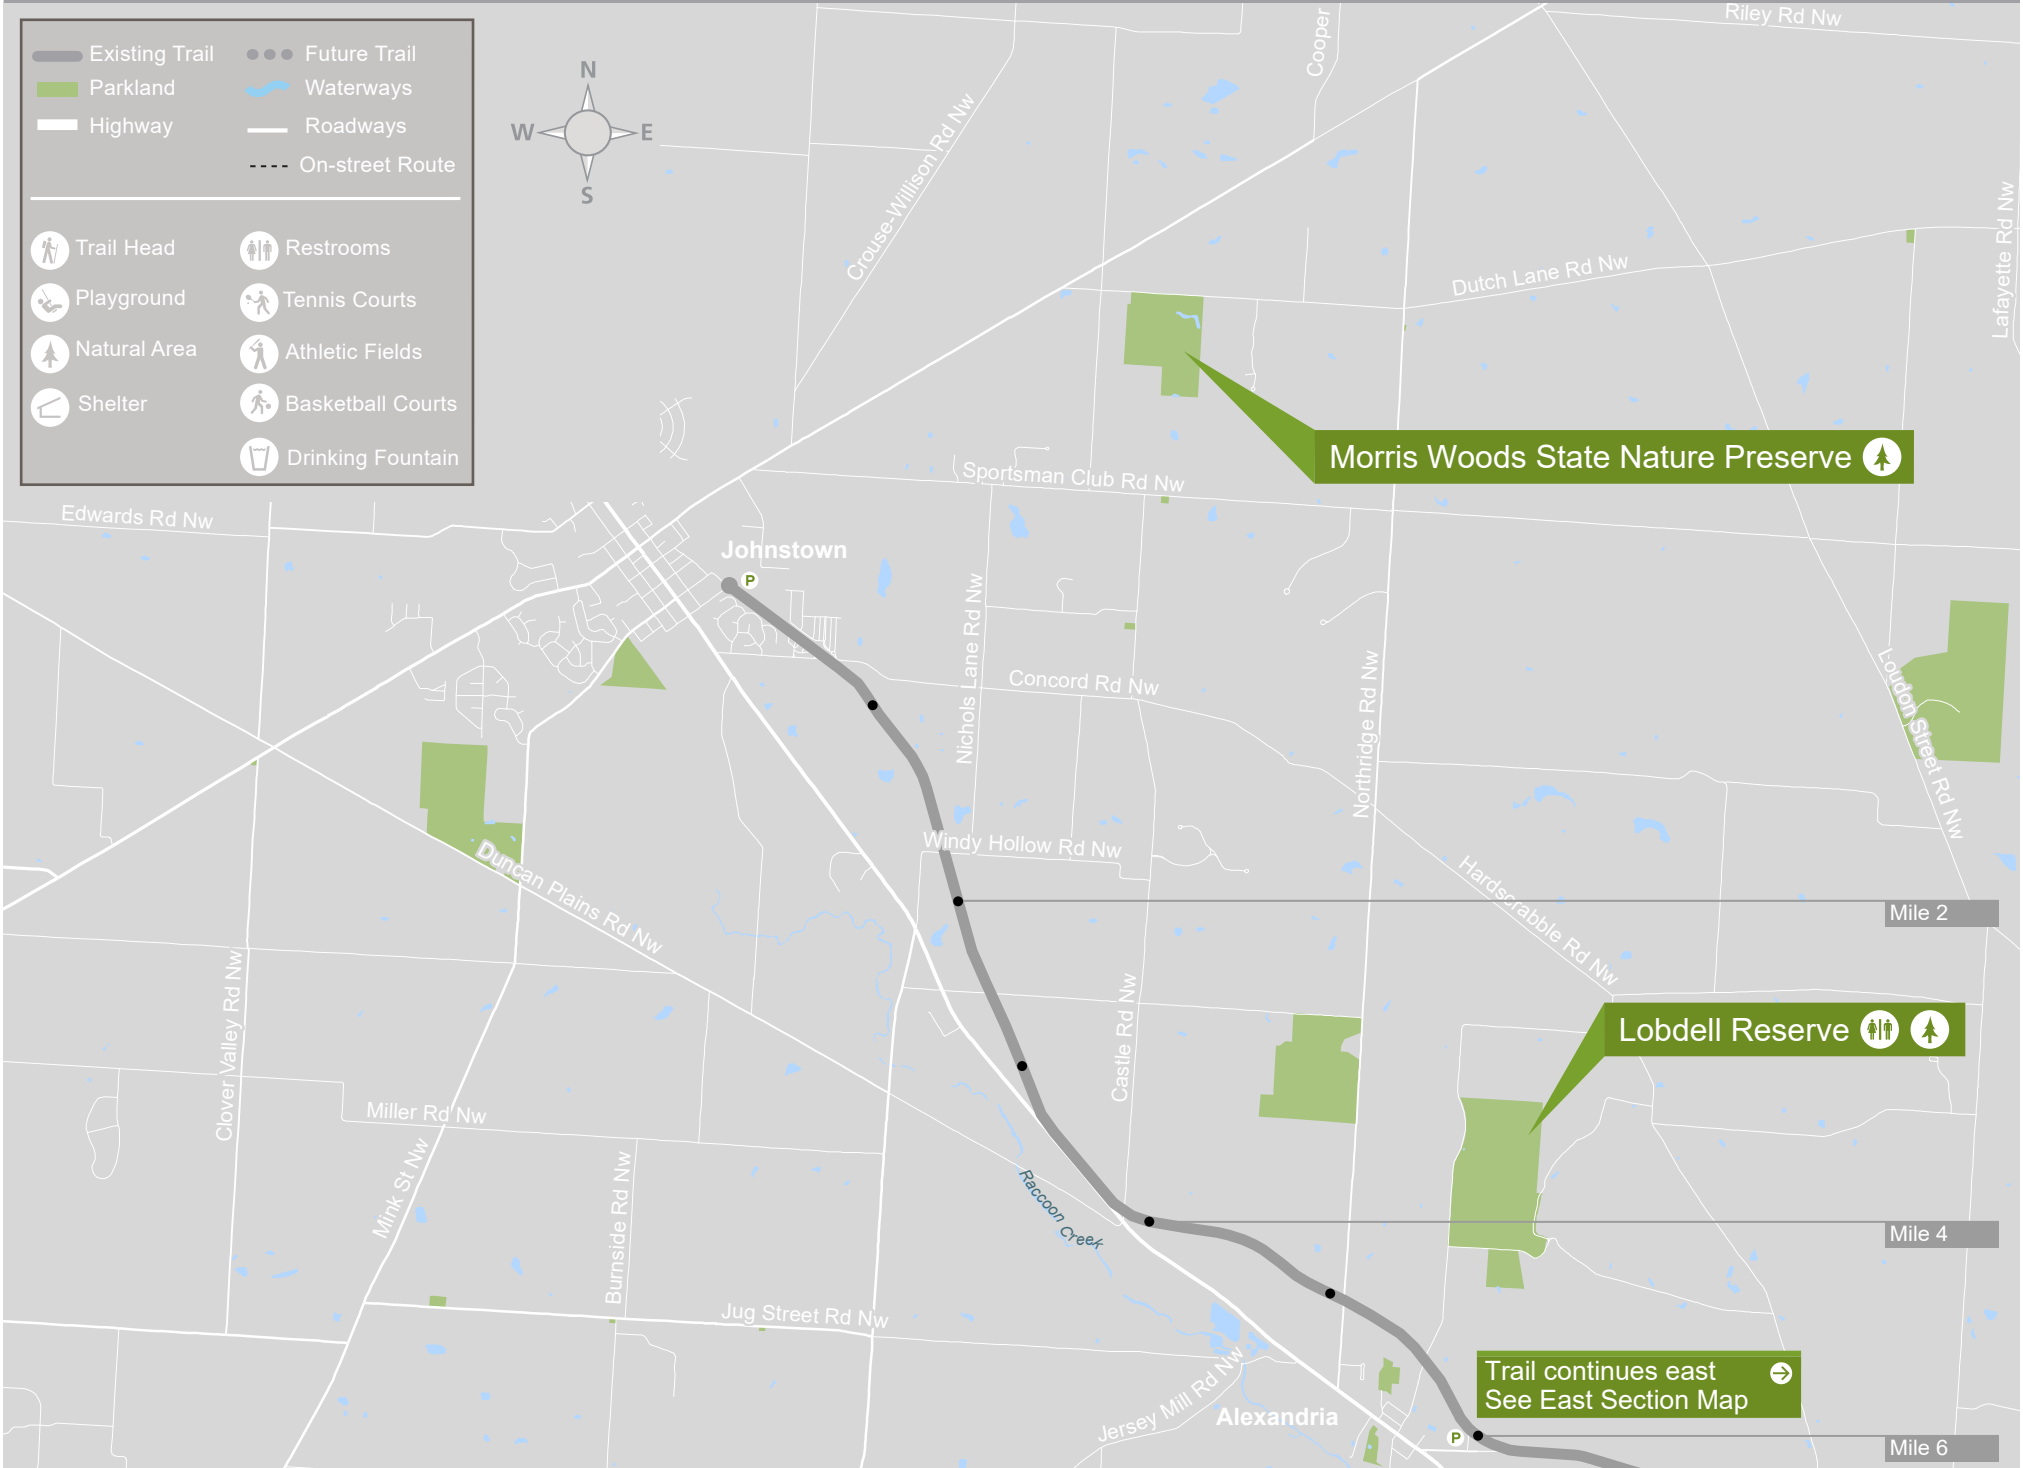

T.J. EVANS TRAIL

EAST

Existing Trail	Future Trail
Parkland	Waterways
Highway	Roadways
	On-street Route
Trail Head	Restrooms
Playground	Tennis Courts
Natural Area	Athletic Fields
Shelter	Basketball Courts
	Drinking Fountain

T.J. EVANS TRAIL

WEST

Existing Trail	Future Trail
Parkland	Waterways
Highway	Roadways
	On-street Route
Trail Head	Restrooms
Playground	Tennis Courts
Natural Area	Athletic Fields
Shelter	Basketball Courts
	Drinking Fountain

Morris Woods State Nature Preserve

Lobdell Reserve

Trail continues east
See East Section Map

Mile 2

Mile 4

Mile 6